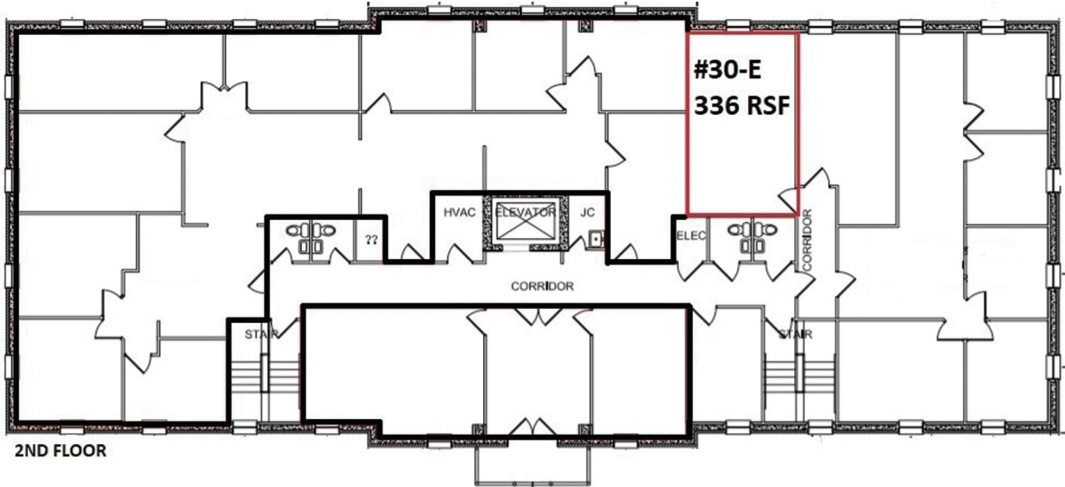

VILLAGE OF LEESBURG SUITES
- For Lease -
336 SF - mid $20's PSF

Patty J. Brown, CCM
President & Principal Broker

PIBROWN@MARATHONRGI.COM

OFFICE: 703-726-0149
MOBILE: 703-402-2433

44081 PIPELINE PLAZA, SUITE 325
ASHBURN, VIRGINIA 20147

WWW.MARATHONRGI.COM

EXTERIOR SIGNAGE OPPORTUNITIES

One unit left available for lease at VA Village

#30 E - 336 SF